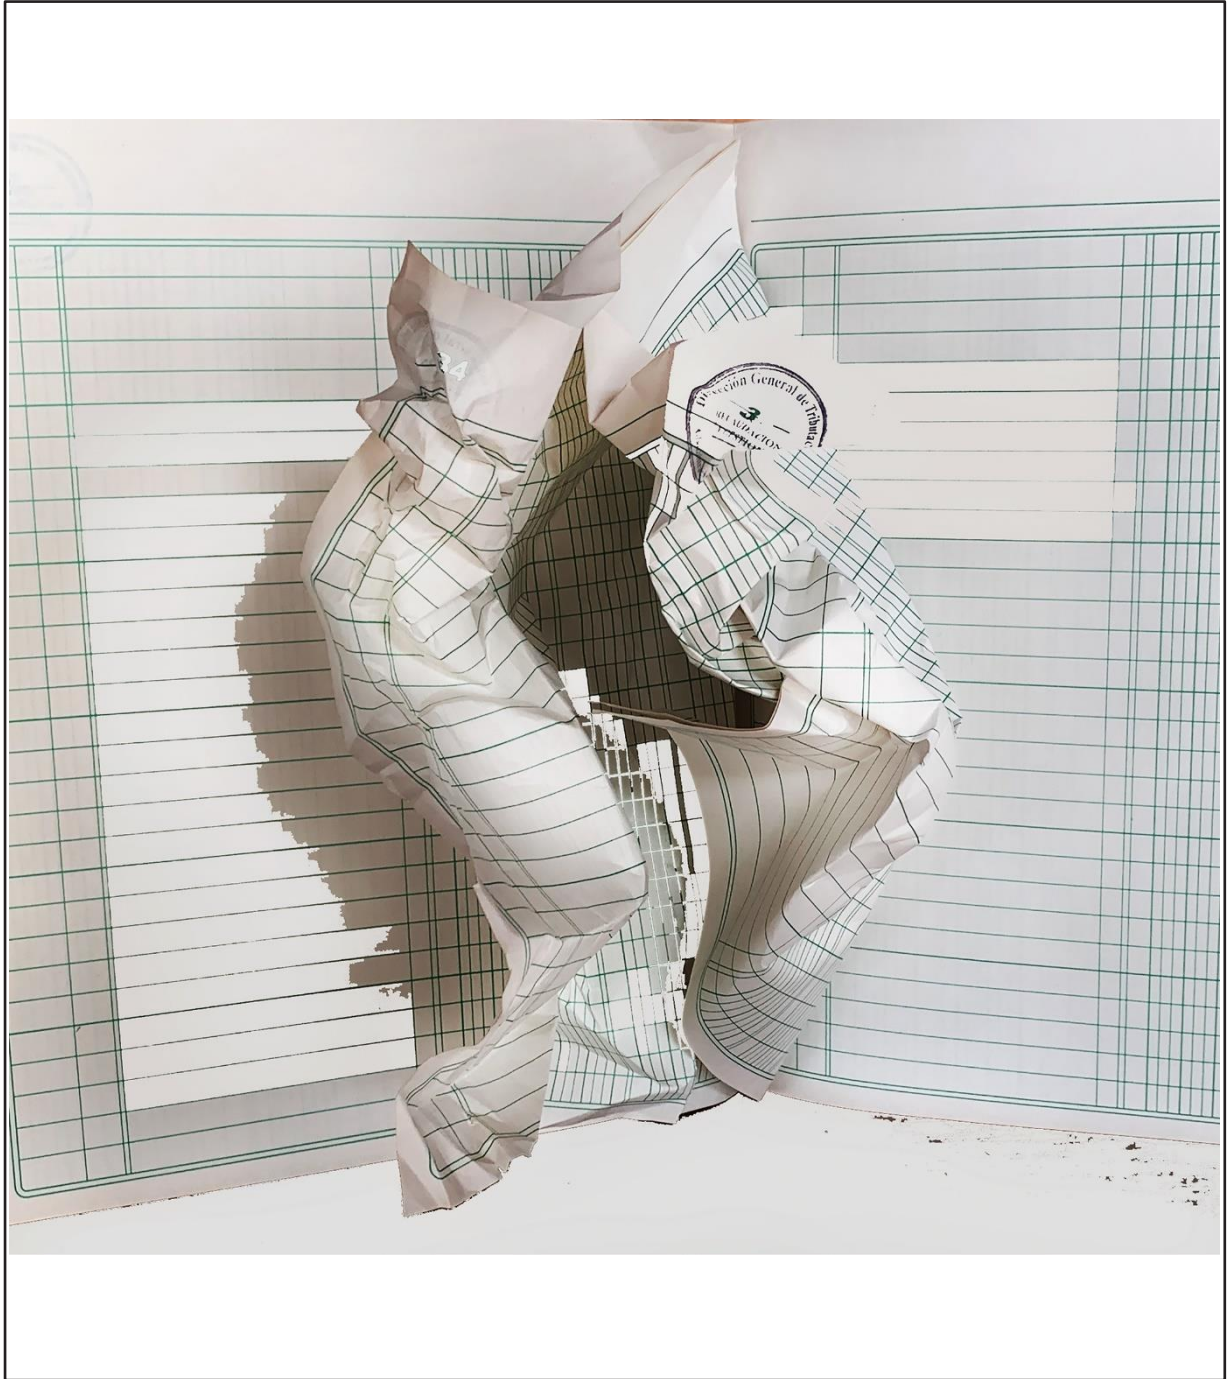

Ann Mandelbaum
Matter III #08, 2011
Höhe x Breite 27,94mm x 35,56mm

Ann Mandelbaum
Matter III #16, 2021
Höhe x Breite 39,37mm x 36,83mm