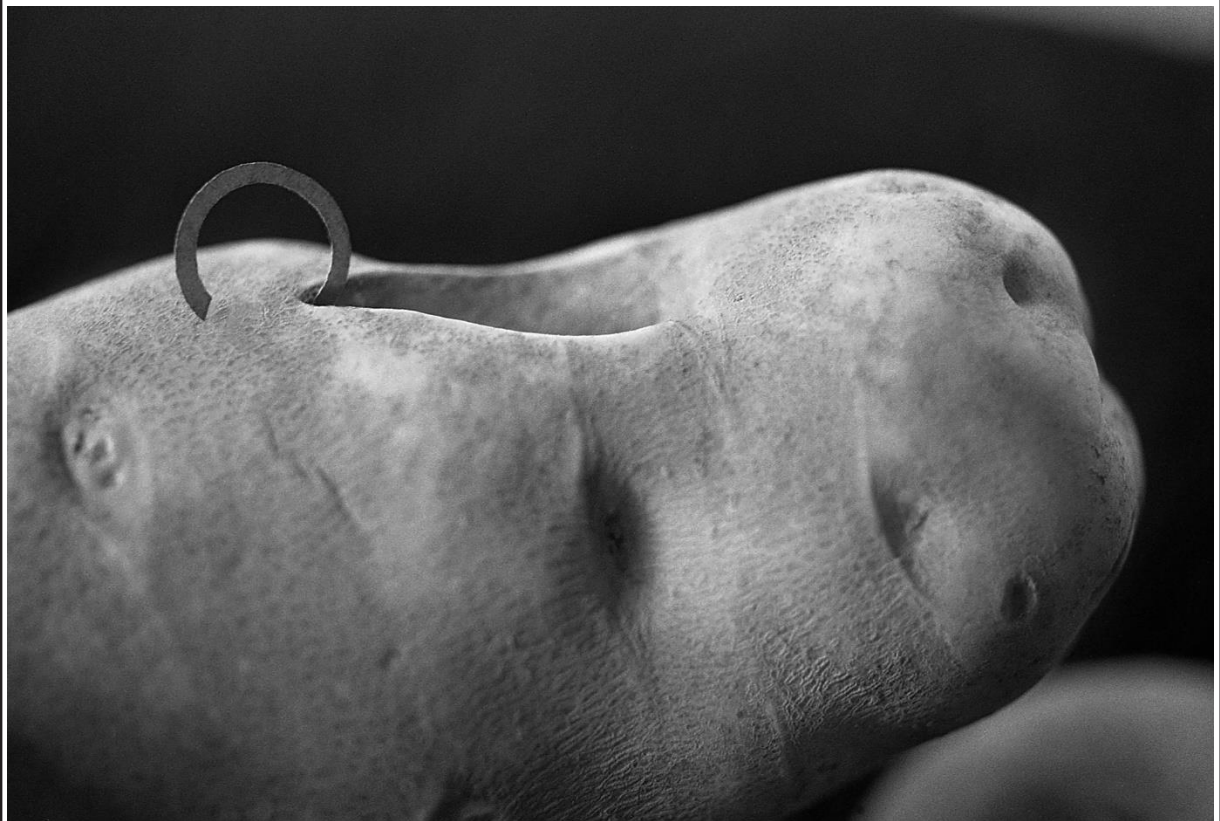

## Anlage

Abbildungen zu Schenkung "Ann Mandelbaum"

Ann Mandelbaum  
Matter I #01, 1992  
Höhe x Breite 27,94mm x 35,56mm

Ann Mandelbaum  
Matter I #06, 1996  
Höhe x Breite 27,94mm x 35,56mm

Ann Mandelbaum  
Matter I #21, 2000  
Höhe x Breite 27,94mm x 35,56mm

Ann Mandelbaum  
Matter II #01, 2002  
Höhe x Breite 27,94mm x 35,56mm

Ann Mandelbaum  
Matter II #11, 2008  
Höhe x Breite 40,64mm x 50,8mm

Ann Mandelbaum  
Matter II #16, 1996  
Höhe x Breite 27,94mm x 41,91mm