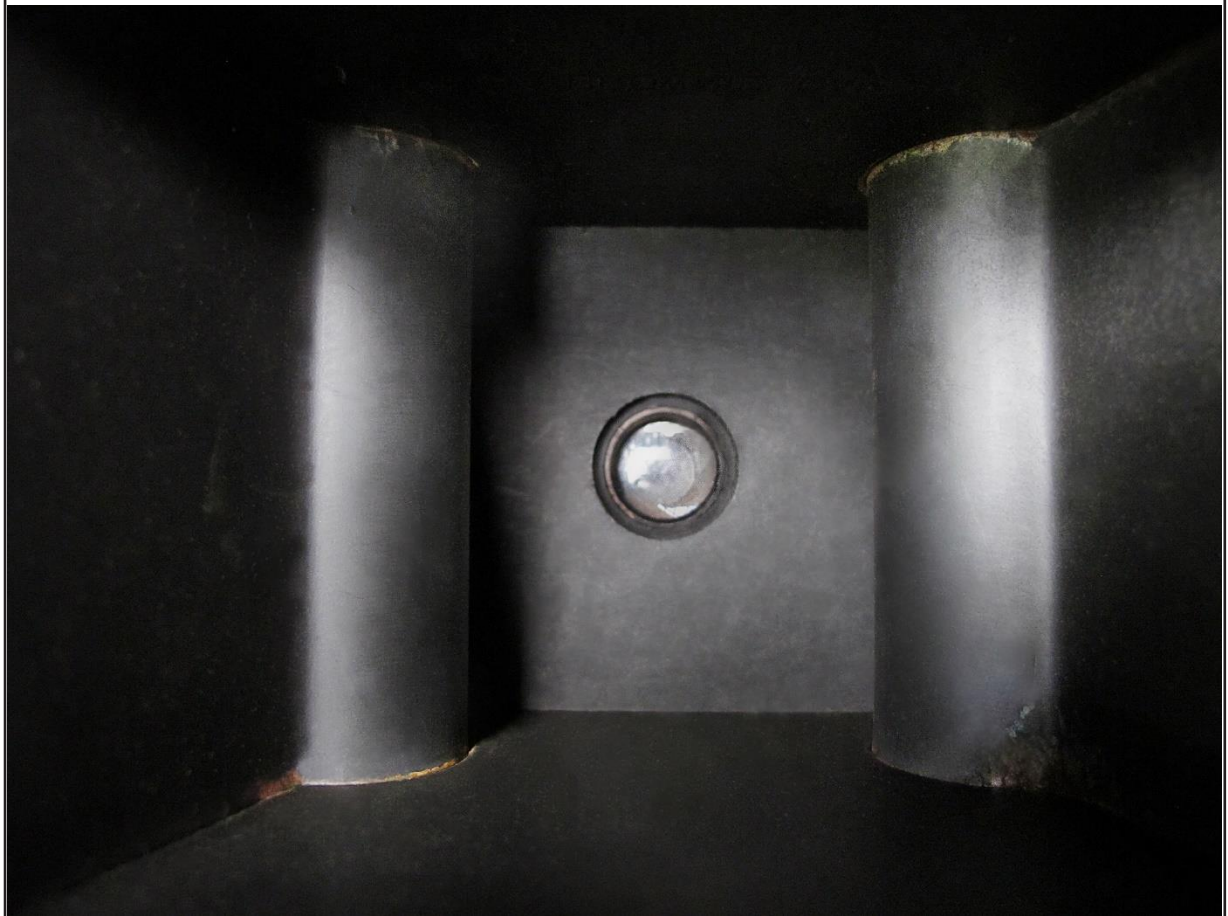

## Anlage

Abbildungen zu Schenkung "Ann Mandelbaum"

Ann Mandelbaum  
Matter I #01, 1992  
Höhe x Breite 27,94mm x 35,56mm

Ann Mandelbaum  
Matter I #06, 1996  
Höhe x Breite 27,94mm x 35,56mm

Ann Mandelbaum  
Matter I #21, 2000  
Höhe x Breite 27,94mm x 35,56mm

Ann Mandelbaum  
Matter II #01, 2002  
Höhe x Breite 27,94mm x 35,56mm

Ann Mandelbaum  
Matter II #11, 2008  
Höhe x Breite 40,64mm x 50,8mm

Ann Mandelbaum  
Matter II #16, 1996  
Höhe x Breite 27,94mm x 41,91mm